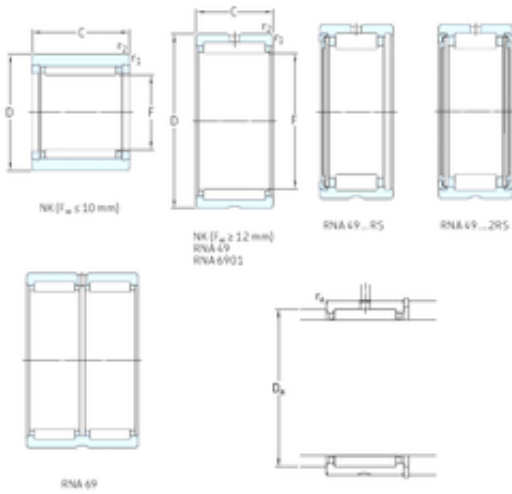

Bearing de Mexico, S.A.

SKF NK85/25 needle roller bearings

Bearing No. NK85/25

Size	85x105x25 mm
Bore Diameter	85 mm
Outer Diameter	105 mm
Width	25 mm
Fw	85 mm
D	105 mm
C	25 mm
Weight	0,43 Kg
Basic dynamic load rating (C)	69,3 kN
Basic static load rating (C0)	132 kN
Fatigue load limit (Pu)	16,6
Reference speed	4800 r/min

NK85/25 Bearing 2D drawings and 3D CAD models