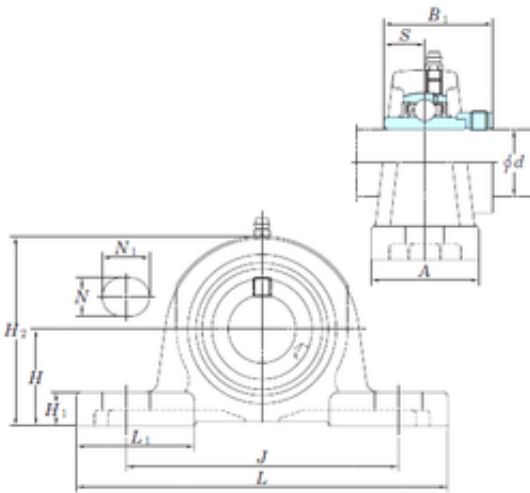

## KOYO NAP209 bearing units

Bearing No. NAP209

NAP209 Bearing 2D drawings and 3D CAD models

Bore Diameter	45 mm
Width	54 mm
d	45 mm
A	54 mm
B1	56,3 mm
H	54 mm
H1	17 mm
H2	106 mm
J	146 mm
L	190 mm
L1	60 mm
N	17 mm
N1	21 mm
S	21,4 mm
Bolt (G)	M14
Weight	2,4 Kg
Basic dynamic load rating (C)	34,1 kN