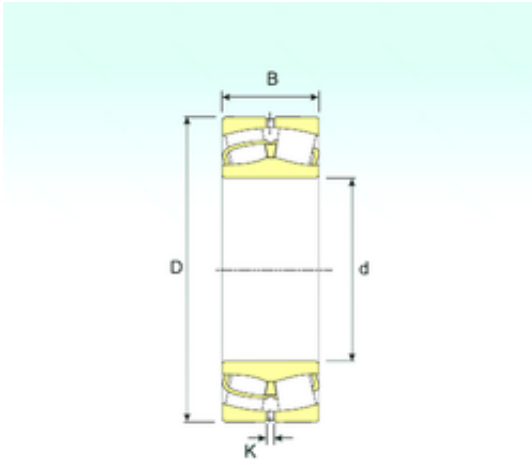

## Bearing de Mexico, S.A.

320 mm x 580 mm x 208 mm ISB 23264  
spherical roller bearings

Bearing No. 23264

Size	320x580x208 mm
Bore Diameter	320 mm
Outer Diameter	580 mm
Width	208 mm
d	320 mm
D	580 mm
B	208 mm
C	208 mm
K	12 mm
Weight	240 Kg
Basic dynamic load rating (C)	4312 kN
Basic static load rating (C0)	6566 kN
(Grease) Lubrication Speed	726,75 r/min

23264 Bearing 2D drawings and 3D CAD models