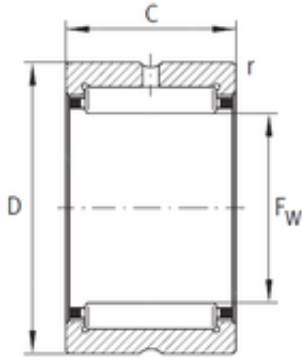

Bearing de Mexico, S.A.

INA NK105/26-XL needle roller bearings

Bearing No. NK105/26-XL

Size	105x125x26 mm
Bore Diameter	105 mm
Outer Diameter	125 mm
Width	26 mm
Fw	105 mm
D	125 mm
C	26 mm
r min.	1 mm
Weight	0,54 Kg
Basic dynamic load rating (C)	89 kN
Basic static load rating (C0)	155 kN
Fatigue load limit (Pu)	26,5
Reference speed	3600 r/min

NK105/26-XL Bearing 2D drawings and 3D CAD models