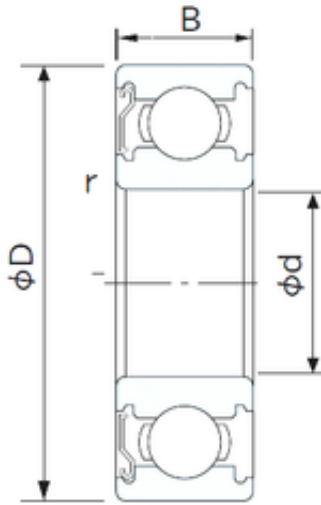

Bearing de Mexico, S.A.

31,75 mm x 57,15 mm x 12,7 mm CYSD R20-Z
deep groove ball bearings

Bearing No. R20-Z

Size	31.75x57.15x12.7 mm
Bore Diameter	31,75 mm
Outer Diameter	57,15 mm
Width	12,7 mm
d	31,75 mm
D	57,15 mm
B	12,7 mm
C	12,7 mm
r min.	1 mm
Weight	0,0903 Kg
Basic dynamic load rating (C)	13,23 kN

R20-Z Bearing 2D drawings and 3D CAD models