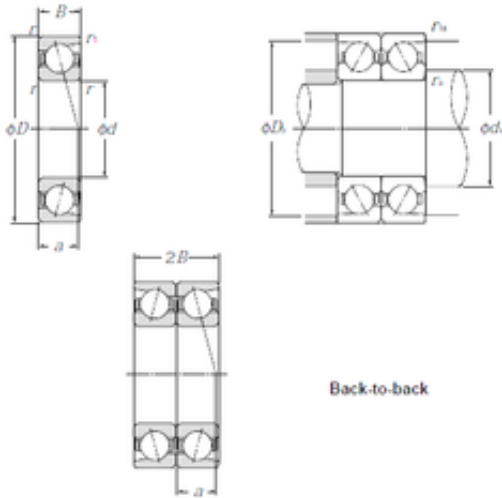

Bearing de Mexico, S.A.

75 mm x 115 mm x 20 mm CYSD 7015DB angular contact ball bearings

Bearing No. 7015DB

Size	75x115x20 mm
Bore Diameter	75 mm
Outer Diameter	115 mm
Width	20 mm
d	75 mm
D	115 mm
B	20 mm
C	20 mm
Angle (°)	25 °
r min.	1,1 mm
2B	40 mm
Weight	1,49 Kg
Basic dynamic load rating (C)	71 kN
Basic static load rating (C0)	83,5 kN
(Grease) Lubrication Speed	4600 r/min

7015DB Bearing 2D drawings and 3D CAD models