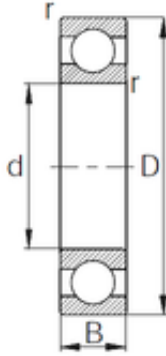

Bearing de Mexico, S.A.

57,15 mm x 114,3 mm x 22,23 mm CYSD
RLS18 deep groove ball bearings

Bearing No. RLS18

Size	57.15x114.3x22.23 mm
Bore Diameter	57,15 mm
Outer Diameter	114,3 mm
Width	22,23 mm
d	57,15 mm
D	114,3 mm
B	22,23 mm

RLS18 Bearing 2D drawings and 3D CAD models